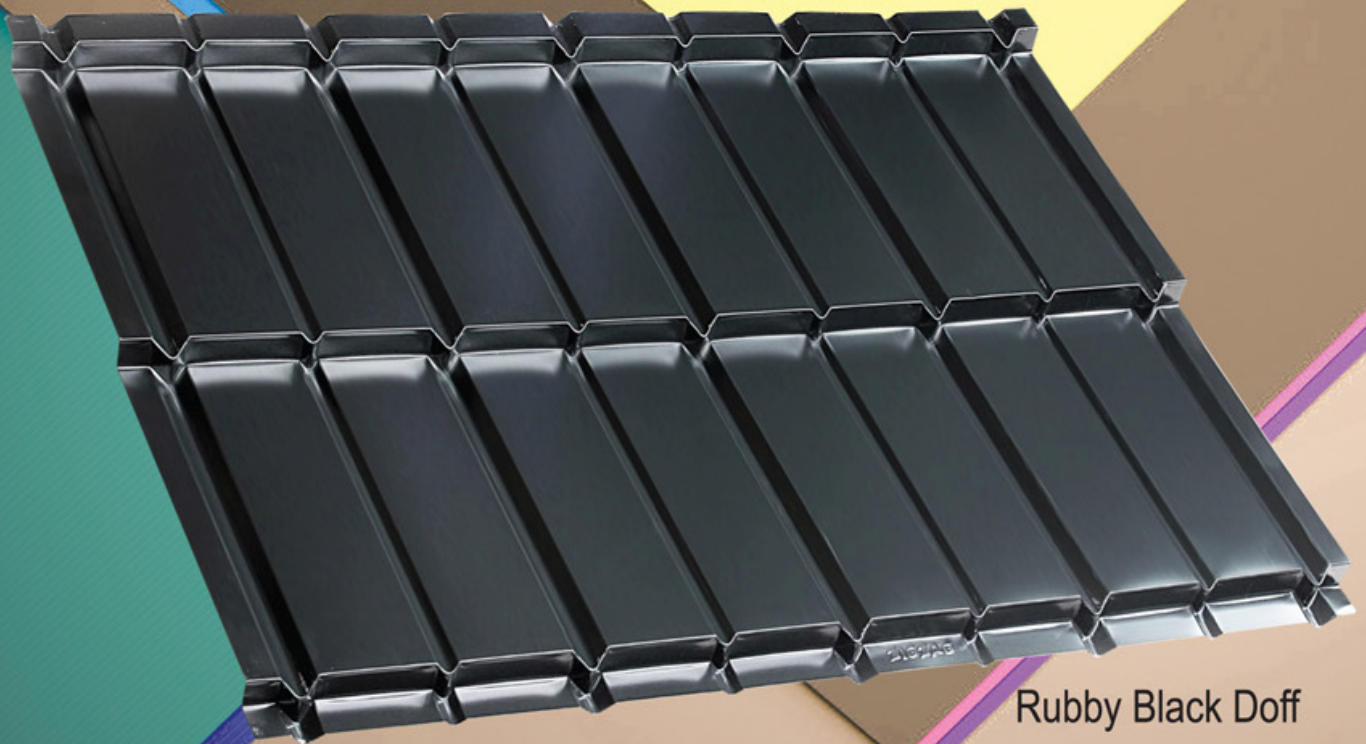

MINIMALIS  
**ZIGZAG**

# Genteng Metal **Minimalis**

*“With Nippon Paint Coated”*

Rubby Black Doff

Terra Brown Doff

Purple Red Doff

Sapphire Blue Doff

**COMET**  
www.comet-roof.com

Less is More...

Trust Us To Inspire You...!!!

• Jarak Reng: 28,5 cm • Lebar Efektif: 80 cm • Panjang Efektif: 57 cm • 2 Susun • Per M<sup>2</sup>: 2.1 Lbr